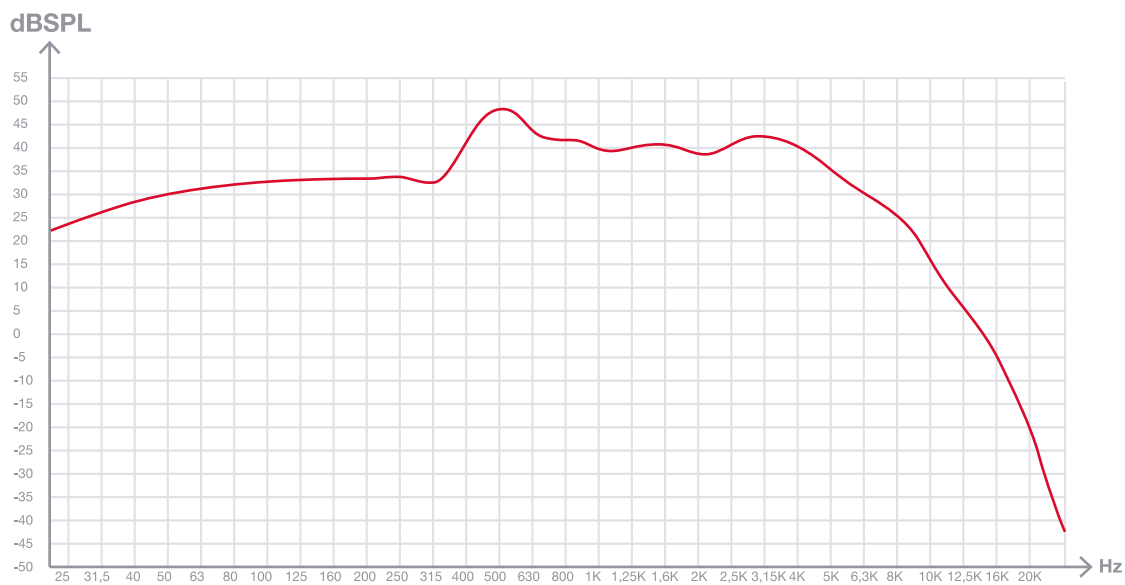

## SPL vs Frequency

## SPL vs Angle

+ Info  
<https://fonestar.com/GAT-501>