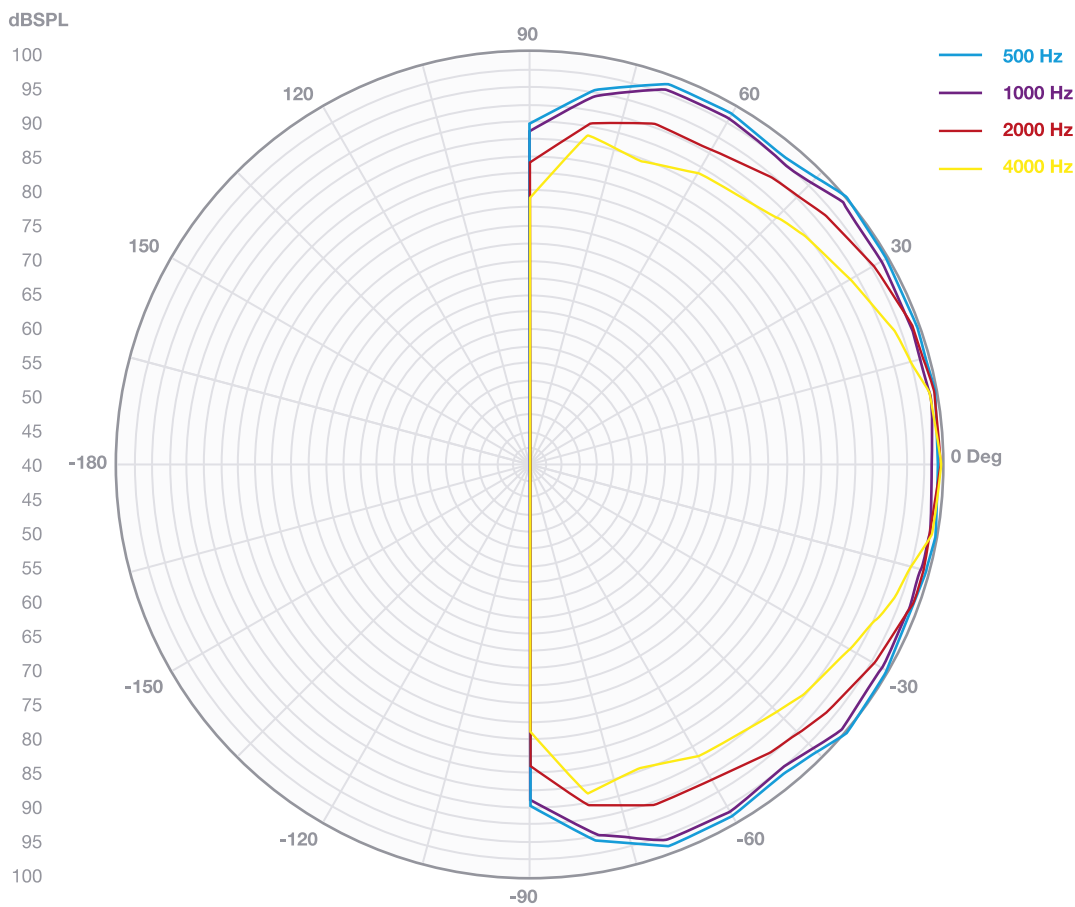

## SPL vs Frequency

## SPL vs Angle

+ Info  
<https://fonestar.com/GAT-501>